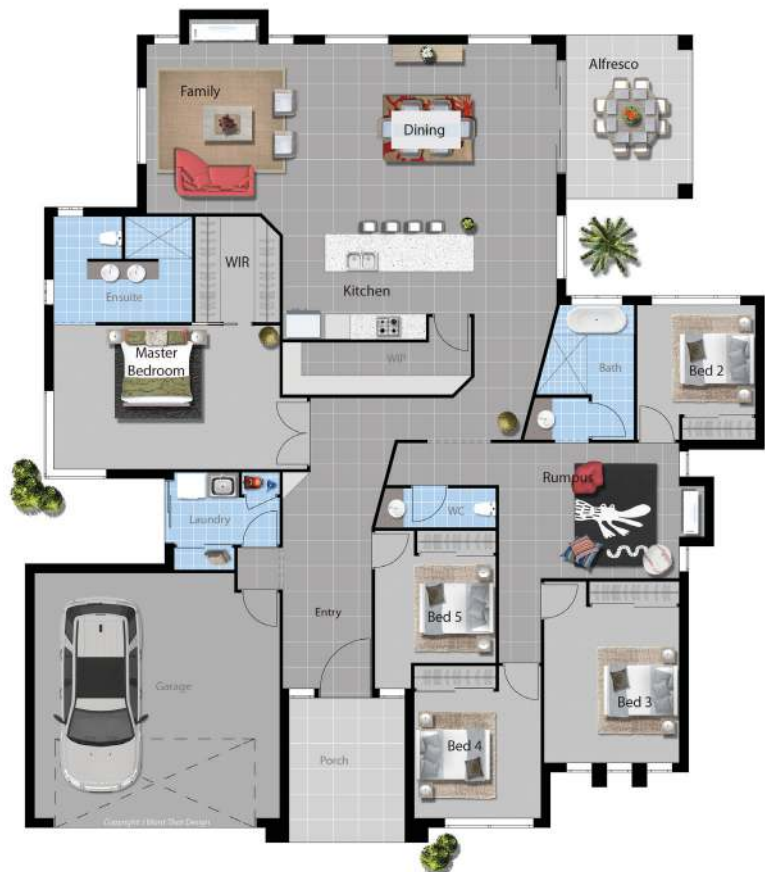

ALL STAR PROJECT RANGE

MARGARET

AREA

Living	215.04Sqm
Garage	37.19Sqm
Alfresco	11.61Sqm
Porch	9.76Sqm

TOTAL: 273.60Sqm

Width	17.490m
Length	19.060m

For your nearest branch
1800 09 59 49
www.davidreidhomes.com.au